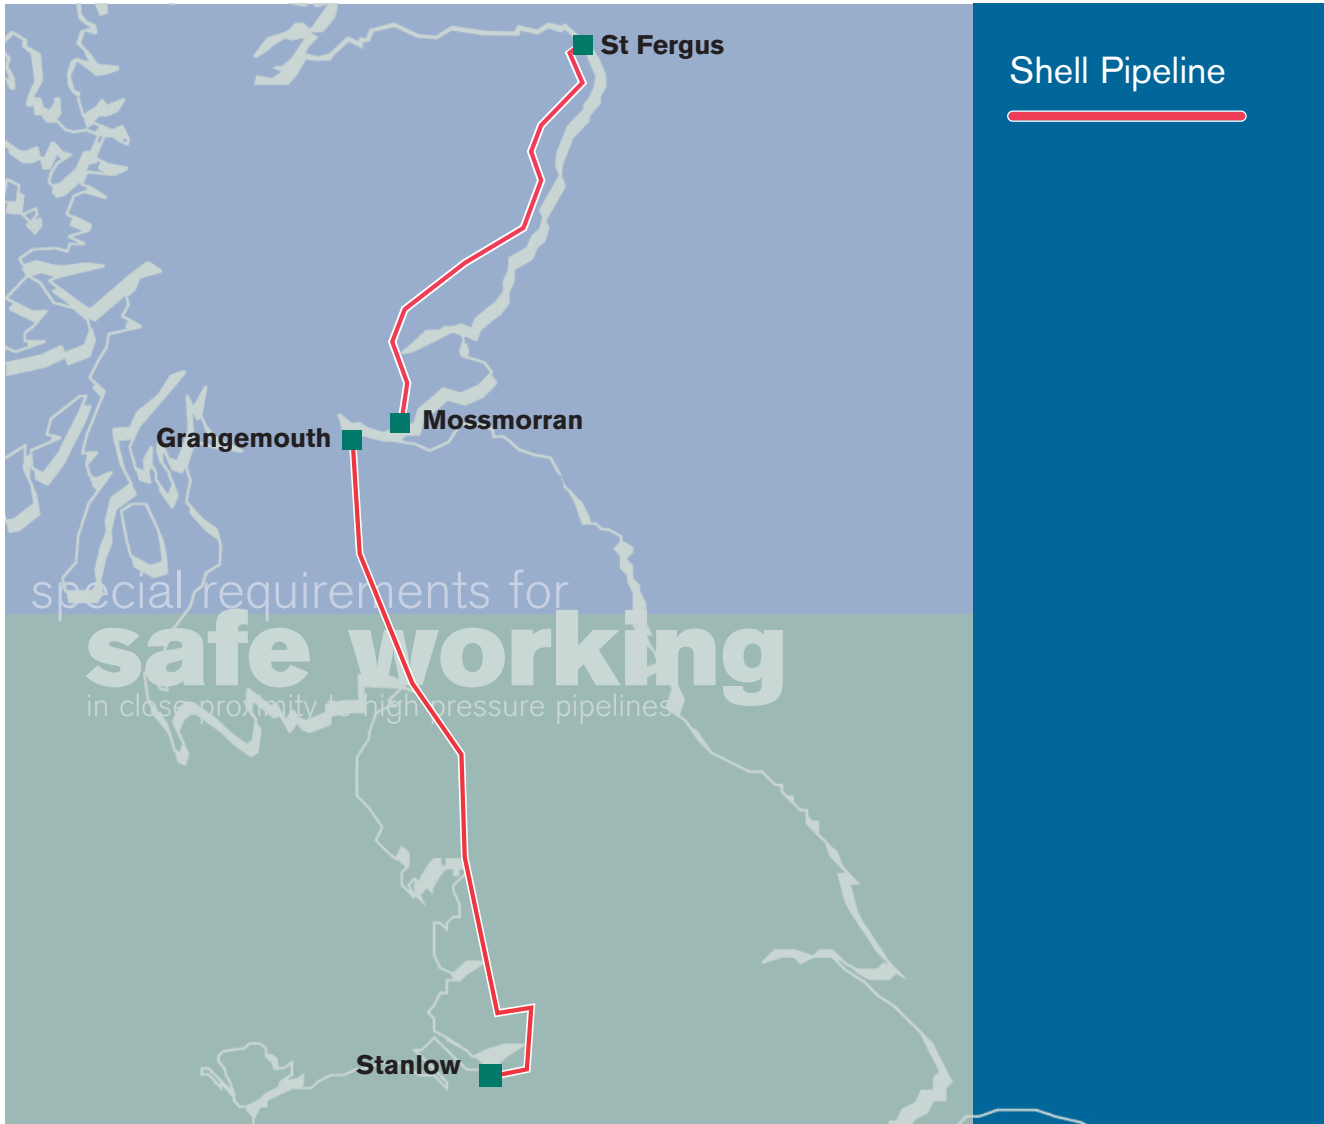

# Shell

# pipelines

## Shell

Contact for enquiries and general information:

**In an emergency contact:**

**Mossmorran to Brayfoot Bay:**

**01383 892090**

**NGL Line St Fergus to Mossmorran:**

**01779 872240**

**North West Ethylene Pipeline (NWE) and**

**Runcorn to Stanlow Ethylene Pipeline (RSEP):**

**0800 220 959**

- Shell UK Ltd  
St Fergus Gas Plant  
PO Box 20  
Peterhead  
Aberdeenshire  
AB42 3EP  
Tel 01779872292